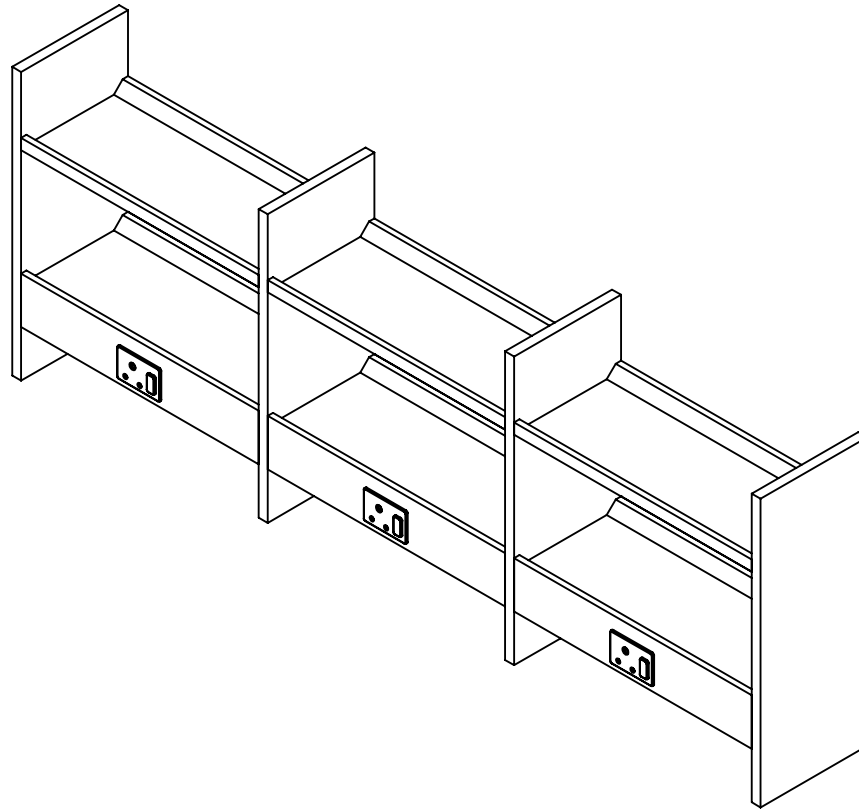

**PRECISION**  
LAB FURNITURE INDUSTRIES

Date

MATERIAL

NAME 3 tier reagent rack

ALL DIMENSIONS ARE IN MM

Contact No. : 9626922732

**PRECISION**  
LAB FURNITURE INDUSTRIES

Date