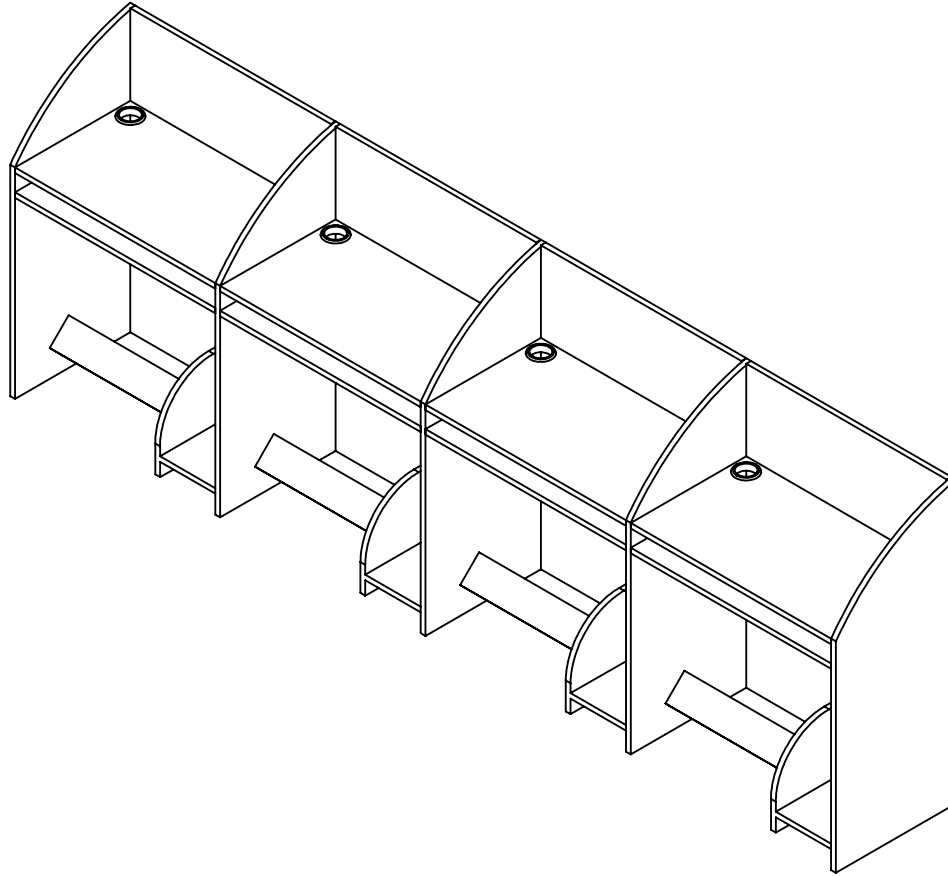

MATERIAL

NAME 2 side comp\_table

ALL DIMENSIONS ARE IN MM

Contact No. : 9626922732

**PRECISION**  
LAB FURNITURE INDUSTRIES

Date

MATERIAL

NAME Linear comp\_table