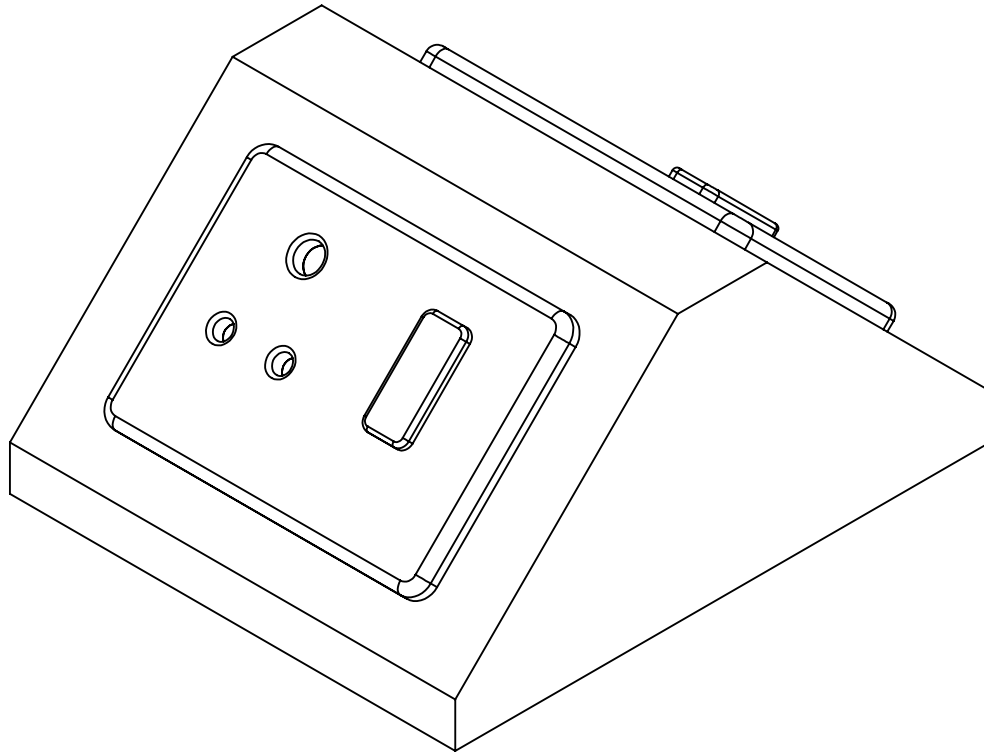

**PRECISION**  
LAB FURNITURE INDUSTRIES

Date

MATERIAL

NAME | Single way tap

ALL DIMENSIONS ARE IN MM

Contact No. : 9626922732

**PRECISION**  
LAB FURNITURE INDUSTRIES

Date

MATERIAL

NAME Double side power panel

ALL DIMENSIONS ARE IN MM

Contact No. : 9626922732

**PRECISION**  
LAB FURNITURE INDUSTRIES

Date

MATERIAL

NAME Power panel for wall table