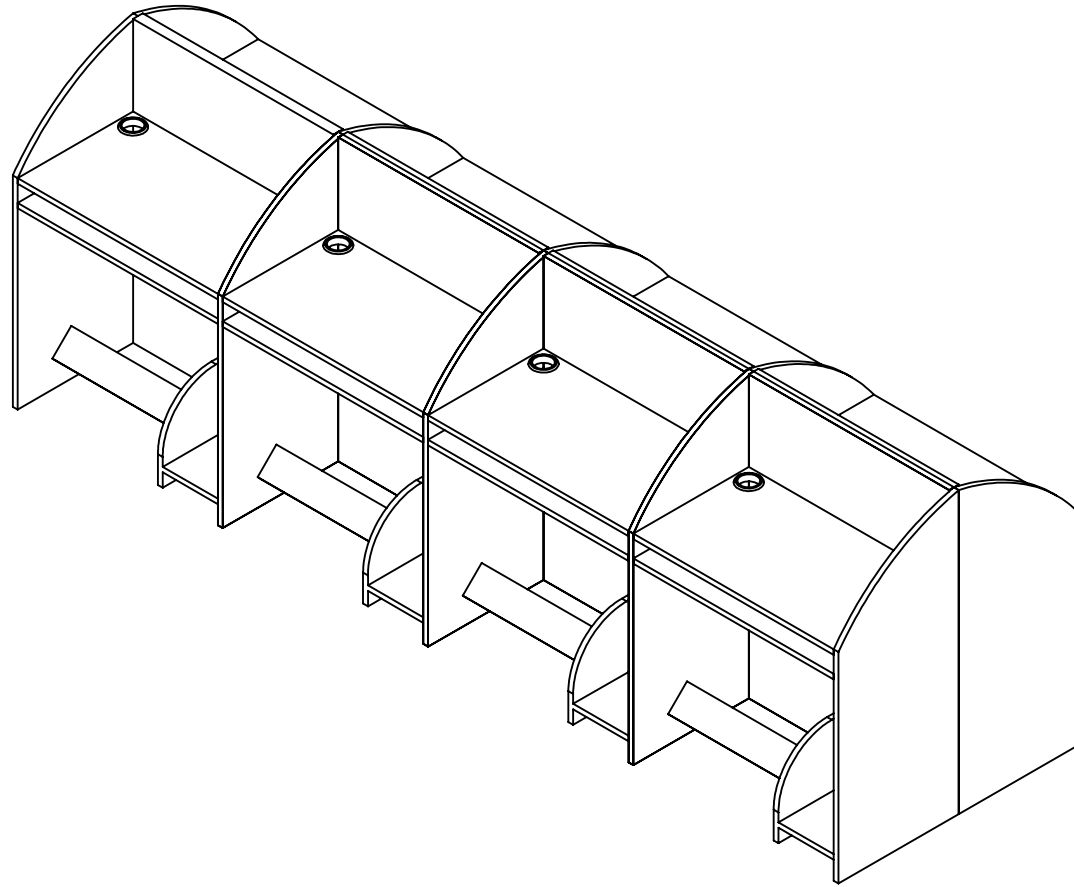

PRECISION
LAB FURNITURE INDUSTRIES

Date

MATERIAL

NAME 2 side comp_table

ALL DIMENSIONS ARE IN MM

Contact No. : 9626922732